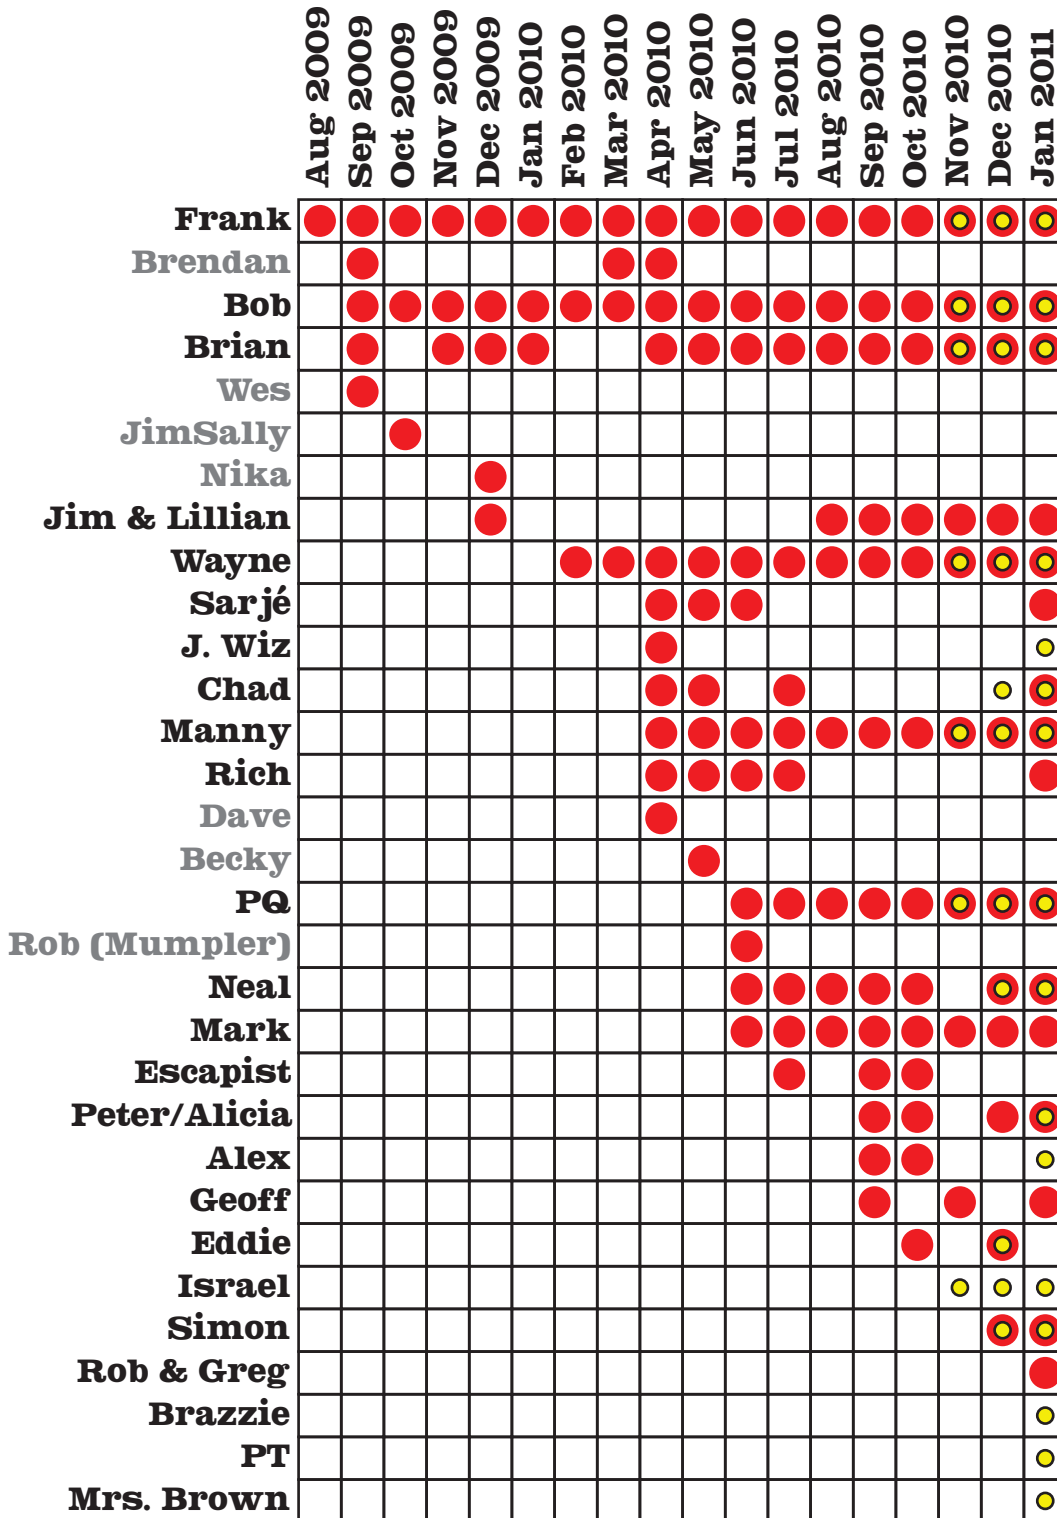

SARJÉ

- I'm Not Dead – Sarjé – (1/29/11)

CHAD

- CHADCAST 5 (1/6/11)

MARK

- Across the Pond – Episode 23 (Jan. 2011)
- Across the Pond – Episode 24 (Jan. 2011)

Overnightscape

Information Chart